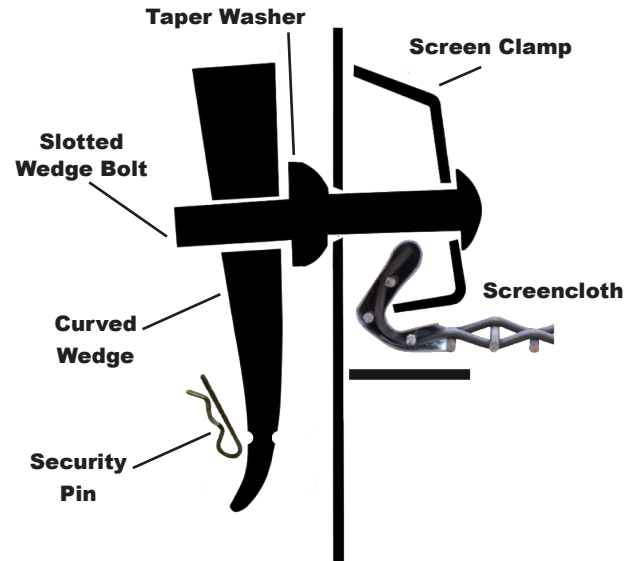

Wedge Bolt Sets

For more information on our products and services visit our website at www.advanced-engineering-group.com

Vibrating Screen Wedge Clamp Bolts - Ex-Stock		
Reference Code	Product Description	Sale Unit
WEDGE20STD [130mm Bolt]	20mm Wedge Bolt Set	Per Set
WEDGE20LONG [150mm Bolt]	20mm Wedge Bolt Set	Per Set
WEDGE16	16mm Wedge Bolt Set	Per Set

Quick release security pin (Patent Pending)

- AEG Wedge Bolt Sets are comprised of a Medium Tensile Bolt and a G400 Wedge designed for Durability and Longevity**
- Curved wedge to allow easy removal when changing screens
 - Quick release security pin (Patent Pending)